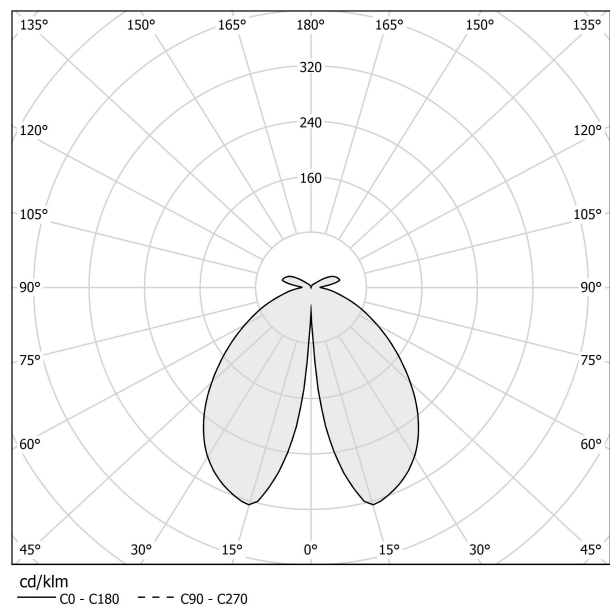

Polar diagram