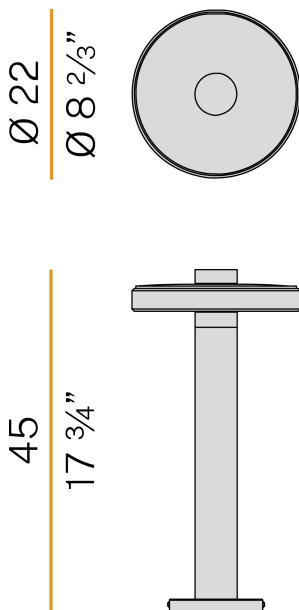

PANZERI

Venexia

220-240V AC ON-OFF
ET04845.045.0201

 wood/mat brass

DIRECT
LIGHT

Data sheet

CODE	ET04845.045.0201
SYSTEM POWER CONSUMPTION	8W
EFFICACY	74.25lm/W
LIGHT SOURCE	LED
LIGHT SOURCE LIFETIME	L80 (B20) 80.000h
COLOUR TEMPERATURE	2700K Ra>80
LIGHT DISTRIBUTION	diffused
POWER SUPPLY	220-240V AC
FREQUENCY	50/60Hz
ELECTRICAL CONFIGURATION	ON-OFF
DRIVER	integrated included
NOMINAL LUMINOUS FLUX	930lm
LUMEN OUTPUT	594lm
EFFICIENCY	63.9%
WEIGHT	3.43 Kg
PROTECTION DEGREE	IP65
COLOUR TOLLERANCES	SDCM 3
SHOCK RESISTANCE RATING	IK06
PACKING DIMENSIONS	27,0 x 27,0 x 56,0 cm

Floor lighting fixture for outdoor spaces, with direct light emission.
Galvanized sheet metal bracket for floor installation.
Turned aluminium base in corten, micaceous grey or mat brass polyacrylic paint.
Body in aluminium tube in corten or micaceous grey polyacrylic paint, or with wood finish coating.
Turned aluminium structure in corten, micaceous grey or mat brass polyacrylic paint.
Transparent silicone gaskets.
Screen in partially mat cast glass.
Turned aluminium closing disk in corten, micaceous grey or mat brass polyacrylic paint.
Nickelled brass M12 cable gland.
Stainless steel screws.
Equipped with neoprene power cable.

Technical drawing

Polar diagram

PANZERI

Venexia

Accessories / fixing

YTF04800.012

Anchor bolts for ground fixing.